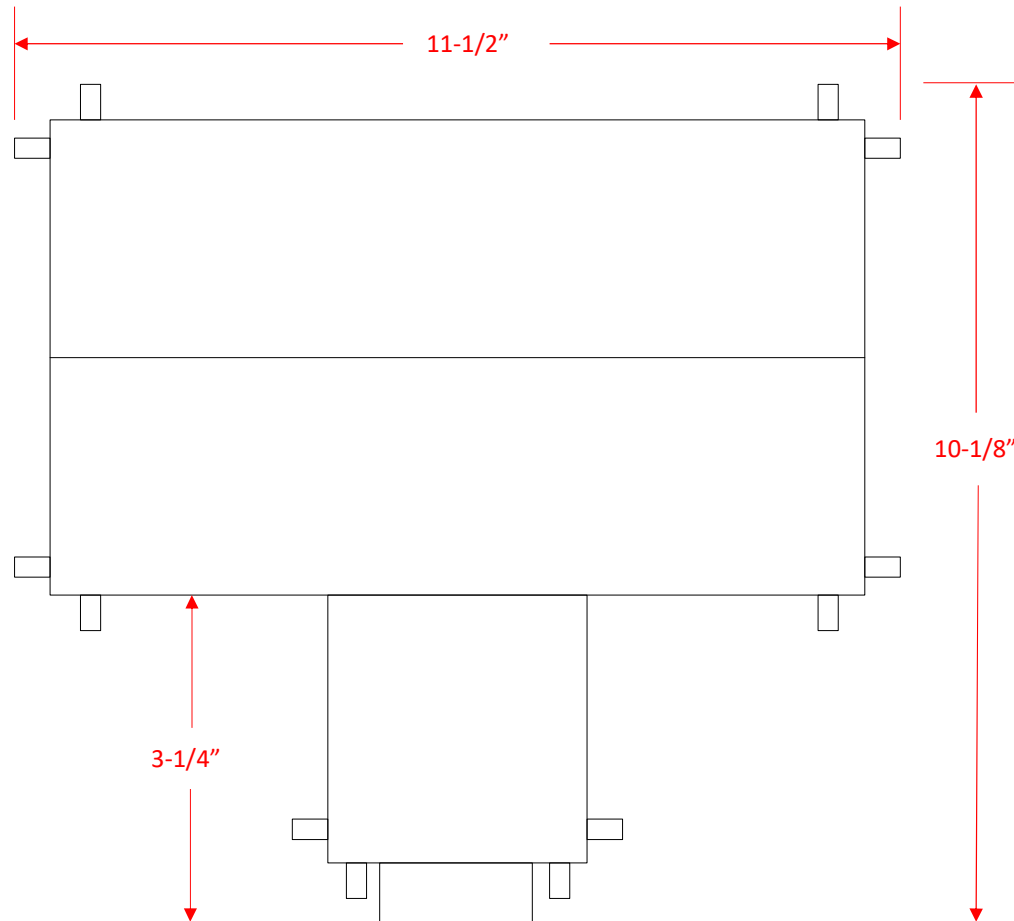

Dimensions of TWX-2194 Church Kit

Overall height of main building: 7-1/2"
Overall height of Steeple: 17-3/4"