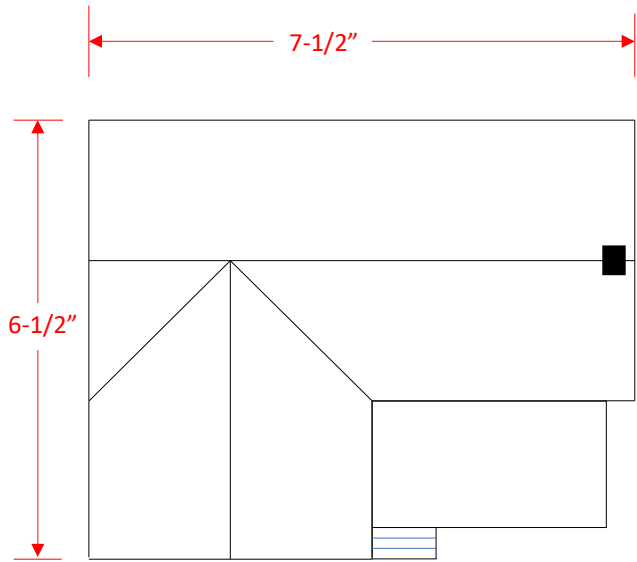

TWX-2210, 2212, 2214 Company Mill House Overall Dimensions

Mill House 1, 2 and 3

Mill House 1 w/add on Summer Kitchen**

Overall Height: 4-5/8"

Mill House 3 w/add on Summer Kitchen**

**Summer Kitchen only available with 3-pack bundle TWX-2216 (Includes 1 of each style Mill House PLUS add-on Kitchen)