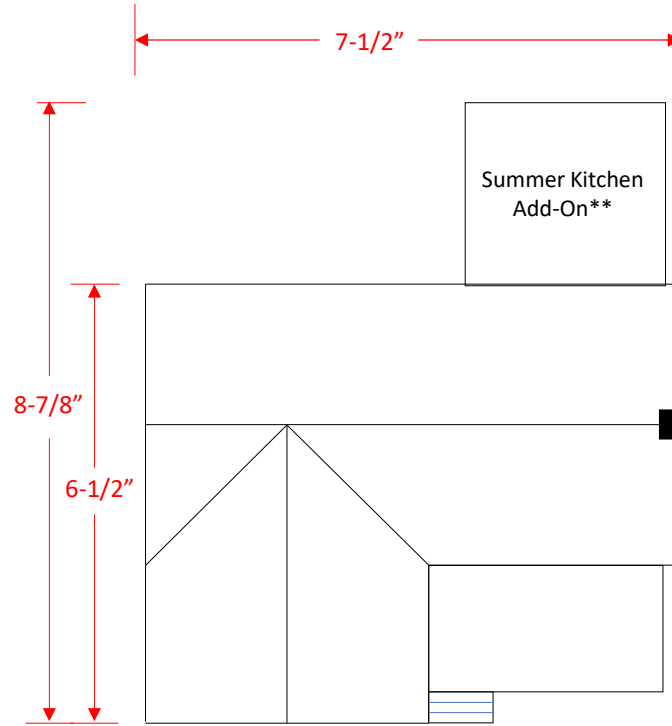

TWX-2210, 2212, 2214 Company Mill House Overall Dimensions

Mill House 1, 2 and 3

Mill House 1 w/add on Summer Kitchen**

Overall Height: 4-5/8"

Mill House 3 w/add on Summer Kitchen**

**Summer Kitchen only available with 3-pack bundle TWX-2216 (Includes 1 of each style Mill House PLUS add-on Kitchen)