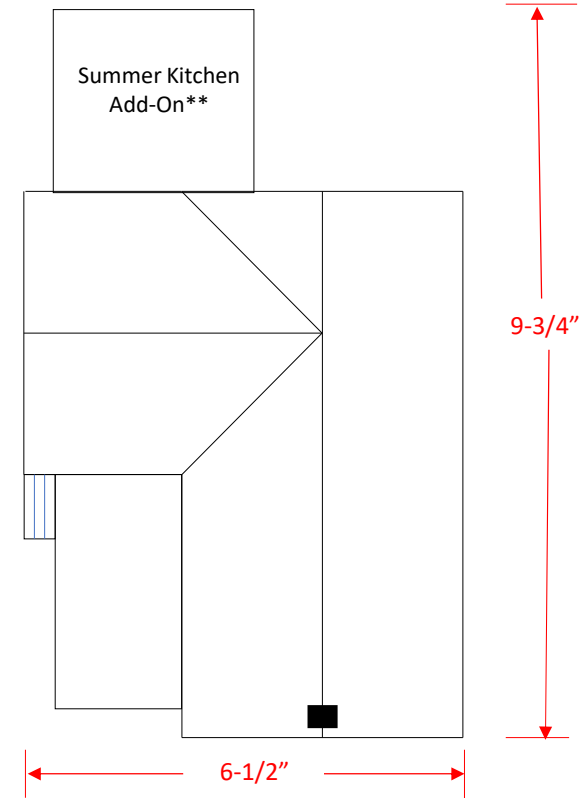

TWX-2210, 2212, 2214 Company Mill House Overall Dimensions

Mill House 1, 2 and 3

Mill House 1 w/add on Summer Kitchen**

Overall Height: 4-5/8"

Mill House 3 w/add on Summer Kitchen**

**Summer Kitchen only available with 3-pack bundle TWX-2216 (Includes 1 of each style Mill House PLUS add-on Kitchen)